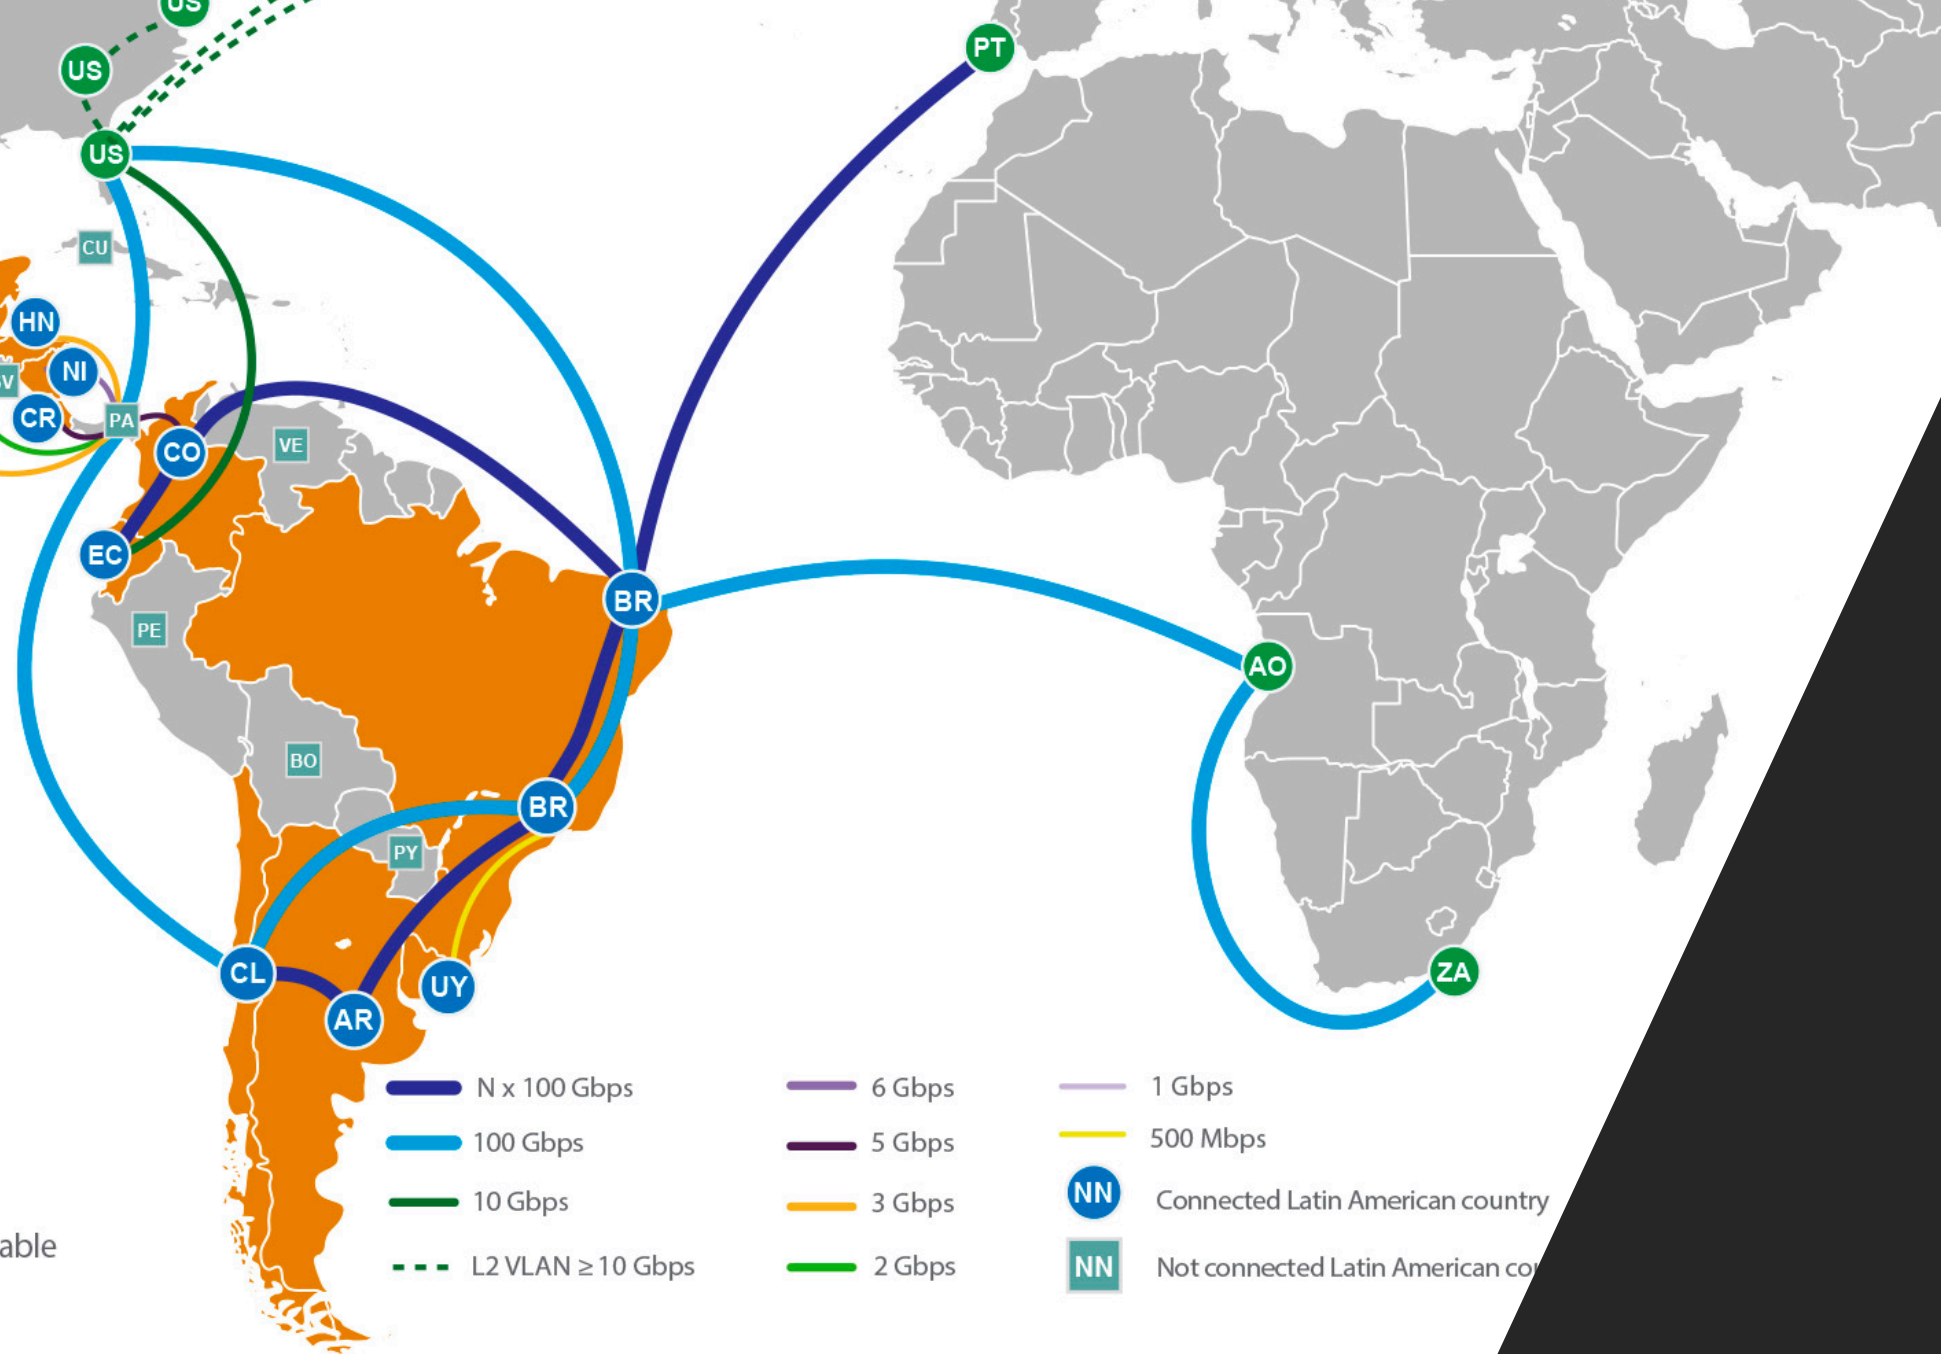

Red
CLARA
Cooperación Latino Americana de Redes Avanzadas

RedCLARA 2025

Una mirada al futuro

Final Splice

MID ATLANTIC 4TH MARCH 2021

EllaLink

SubSea Networks CVTelecom

BELLA Em@com

ALCATEL SUBMARINE NETWORKS

RedCLARA topology with operational BELLA submarine cable

N x 100 Gbps

100 Gbps

10 Gbps

L2 VLAN \geq 10 Gbps

6 Gbps

5 Gbps

3 Gbps

2 Gbps

1 Gbps

500 Mbps

NN Connected Latin American country

NN Not connected Latin American country

BELLA 2030

RedCLARA topology with operational BELLA submarine cable and future connections

- N x 100 Gbps
- 100 Gbps
- 10 Gbps
- L2 VLAN ≥ 10 Gbps
- 6 Gbps
- 5 Gbps
- 3 Gbps
- 2 Gbps
- 1 Gbps
- 500 Mbps
- NN Connected Latin American country
- NN Not connected Latin American country
- Future planned connections