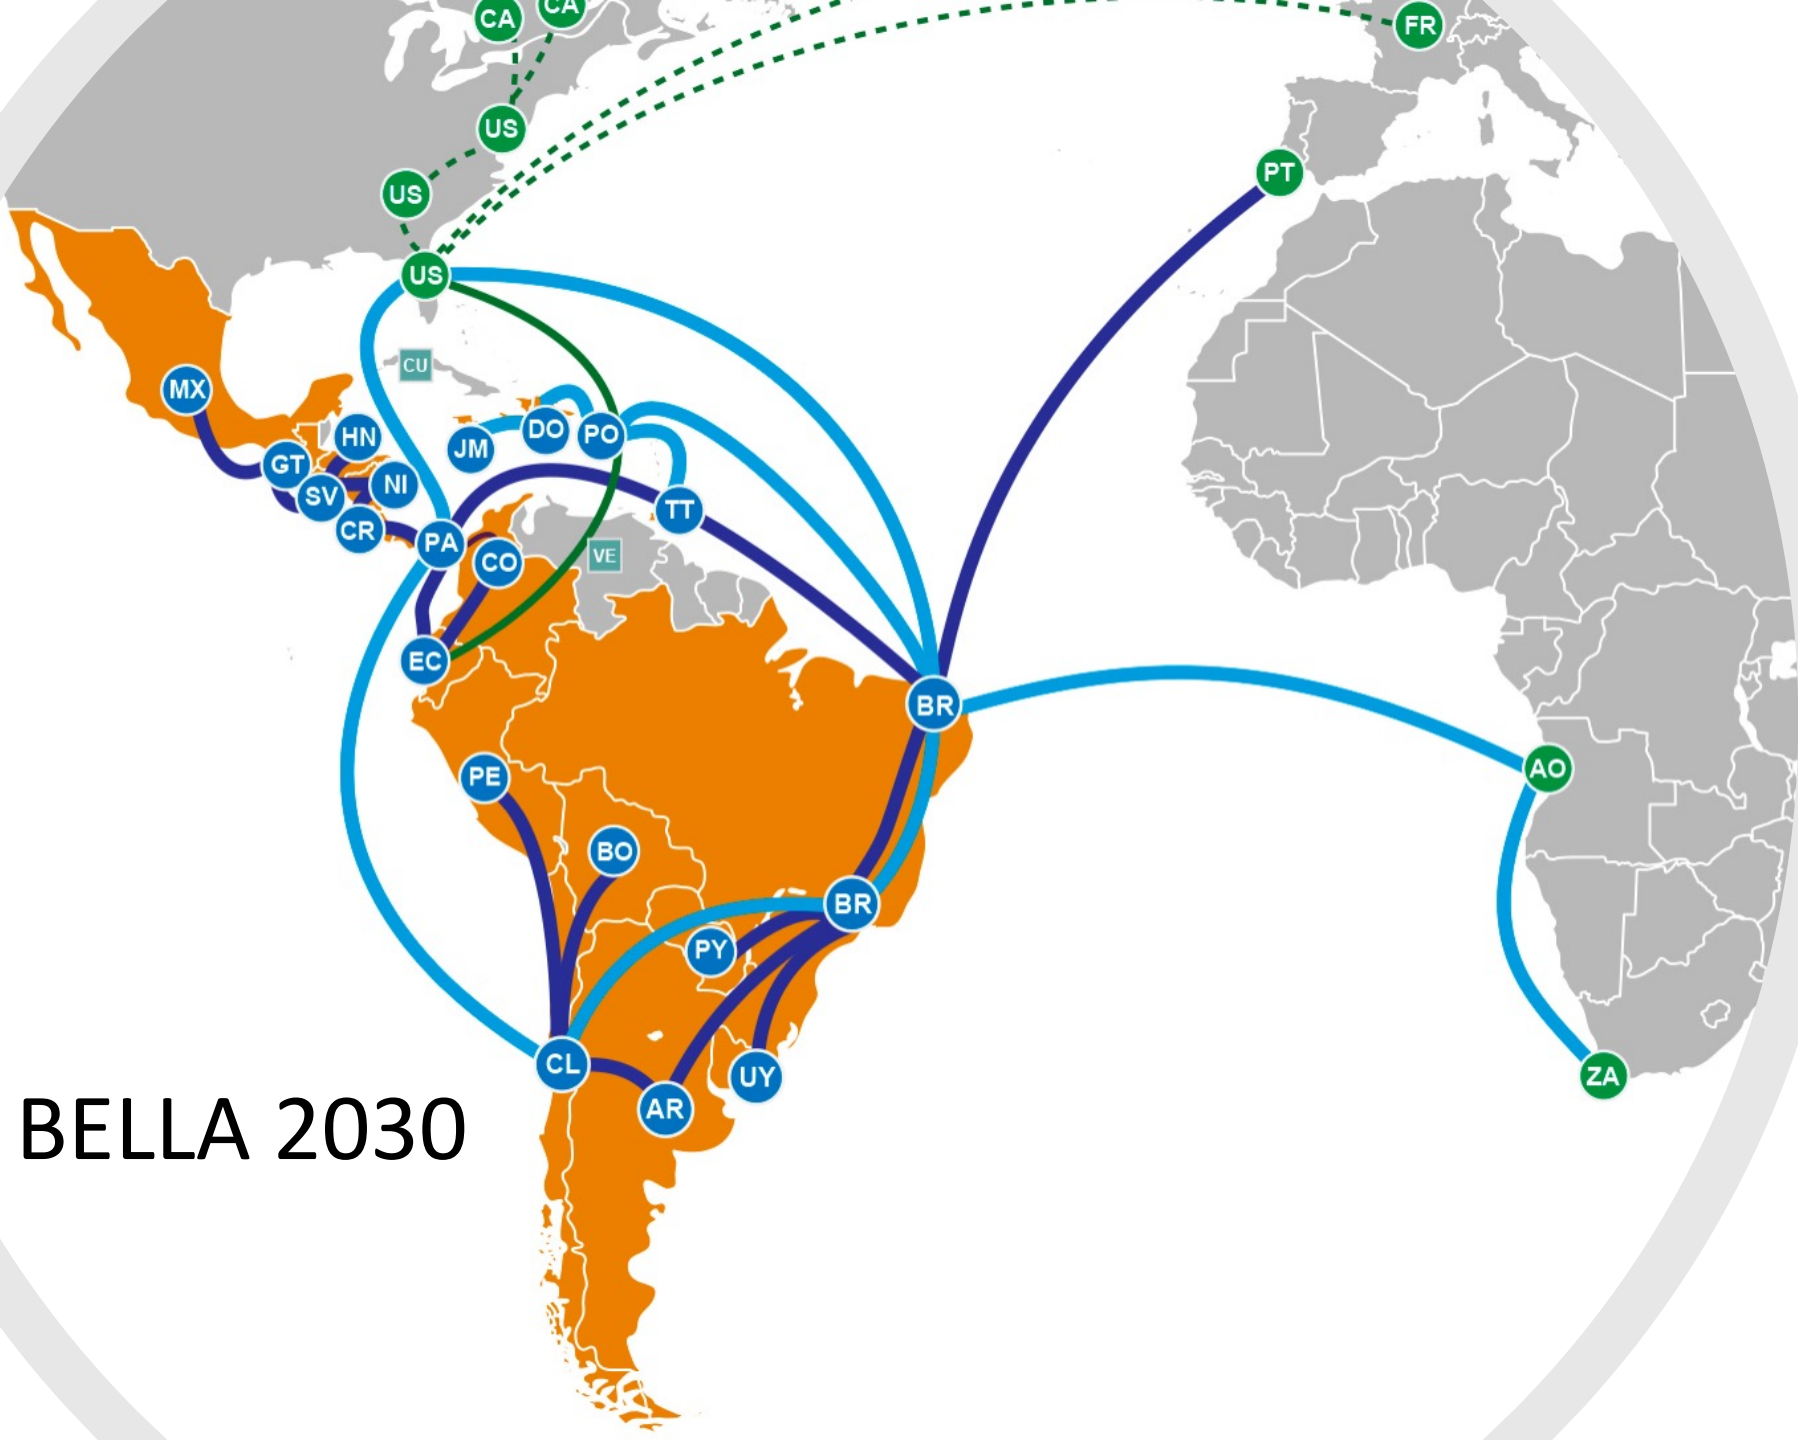

3 Gbps

2 Gbps

1 Gbps

500 Mbps

NN Connected Latin American country

NN Not connected Latin American country

BELLA 2030

RedCLARA topology with operational BELLA submarine cable and future connections

- N x 100 Gbps
- 100 Gbps
- 10 Gbps
- L2 VLAN ≥ 10 Gbps
- 6 Gbps
- 5 Gbps
- 3 Gbps
- 2 Gbps
- 1 Gbps
- 500 Mbps
- NN Connected Latin American country
- NN Not connected Latin American country
- Future planned connections